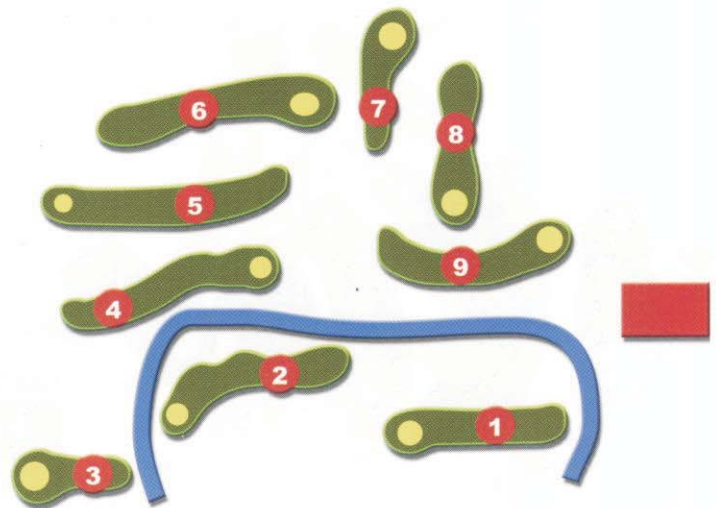

The Chula Vista Country Club and Golf Course is 35 minutes away from the city of Guadalajara, Jalisco, located at the Chapala lakeside area, in the most private sub-division also called Chula Vista.

Chapala

CHULA VISTA COUNTRY CLUB, S.C

Dirección: / Address:
Paseo del Golf N° 5,
Municipio Chapala, Jalisco.

Diseñador: / Designer:
n/d*

Teléfono: / Phone:
(376) 766 25 15

Hoyos: / Holes:
9

Fax: (376) 766 25 15

Par: 31

E-mail: cvcc@prodigy.net.mx

Horario: / Schedule:
08:00 a 17:00 hrs.

* n/d = No disponible

The golf course is 9 holes. The lake an mountain views are magnificent and the community excels in beautiful homes and landscaped gardens.

The club surface area is 71,734 square meters; it has a bar, sauna and tennis courts. The golf course is well maintained for year round play; the greens are very fast and the fairways demand accuracy.